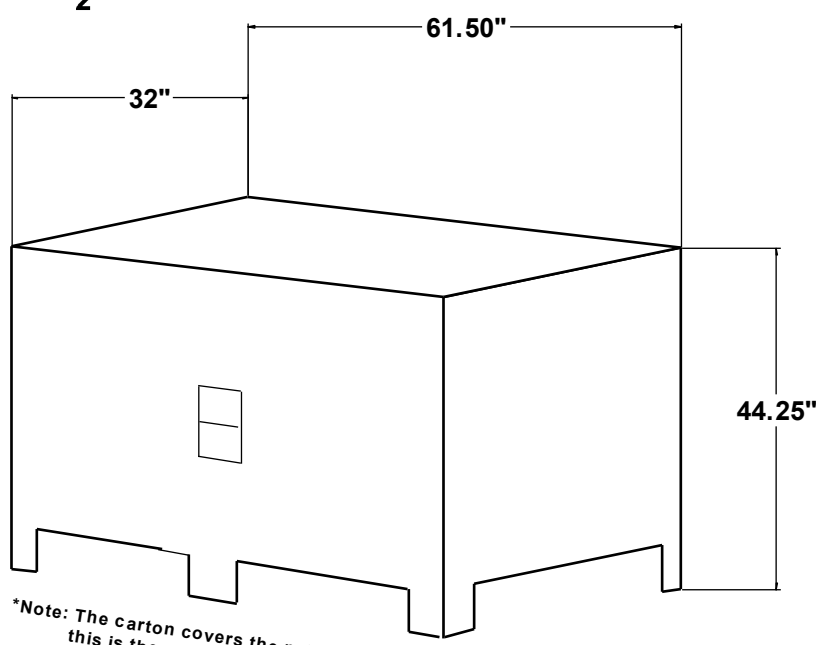

Model 6030

| |
|------------------------|
| Deck Length: 59.5" |
| Deck Width: 30" |
| Deck Height: 38" |
| Door Height: 31.5" |
| Door Width Top: 17" |
| Door Width Bottom: 15" |
| Seat Height: 17" |
| Seat Length: 13.5" |
| Seat Width: 21" |
| Interior Depth: 33.5" |
| Interior Width: 22.5" |
| Floor 26" L x 20" W |
| Step Height: 7.5" |

Carton Dimensions

*Note: The carton covers the pallet therefore this is the actual height from the floor.

| Approximate Shipping Weight | | |
|-----------------------------|-----|-------|
| Model | LBS | KG |
| 6030-S | 176 | 65.5 |
| 6030-JB | 221 | 98.2 |
| 6030-AB | 198 | 88.0 |
| 6030-CO | 243 | 108.0 |