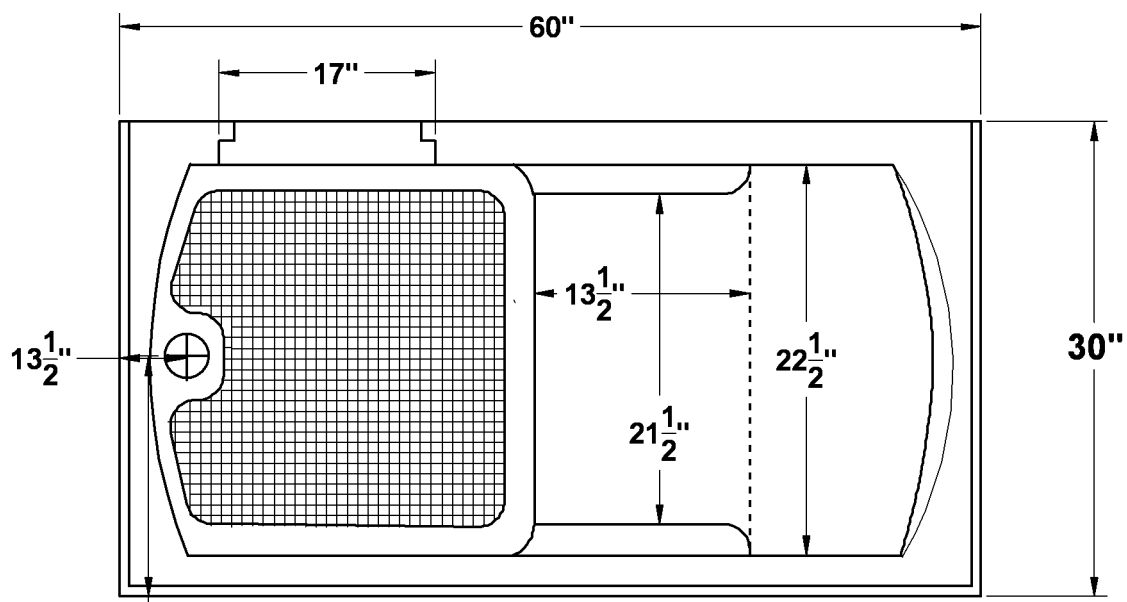

Model 6030

| |
|------------------------|
| Deck Length: 59.5" |
| Deck Width: 30" |
| Deck Height: 38" |
| Door Height: 31.5" |
| Door Width Top: 17" |
| Door Width Bottom: 15" |
| Seat Height: 17" |
| Seat Length: 13.5" |
| Seat Width: 21" |
| Interior Depth: 33.5" |
| Interior Width: 22.5" |
| Floor 26" L x 20" W |
| Step Height: 7.5" |

Carton Dimensions

*Note: The carton covers the pallet therefore this is the actual height from the floor.

| Approximate Shipping Weight | | |
|-----------------------------|-----|-------|
| Model | LBS | KG |
| 6030-S | 176 | 65.5 |
| 6030-JB | 221 | 98.2 |
| 6030-AB | 198 | 88.0 |
| 6030-CO | 243 | 108.0 |